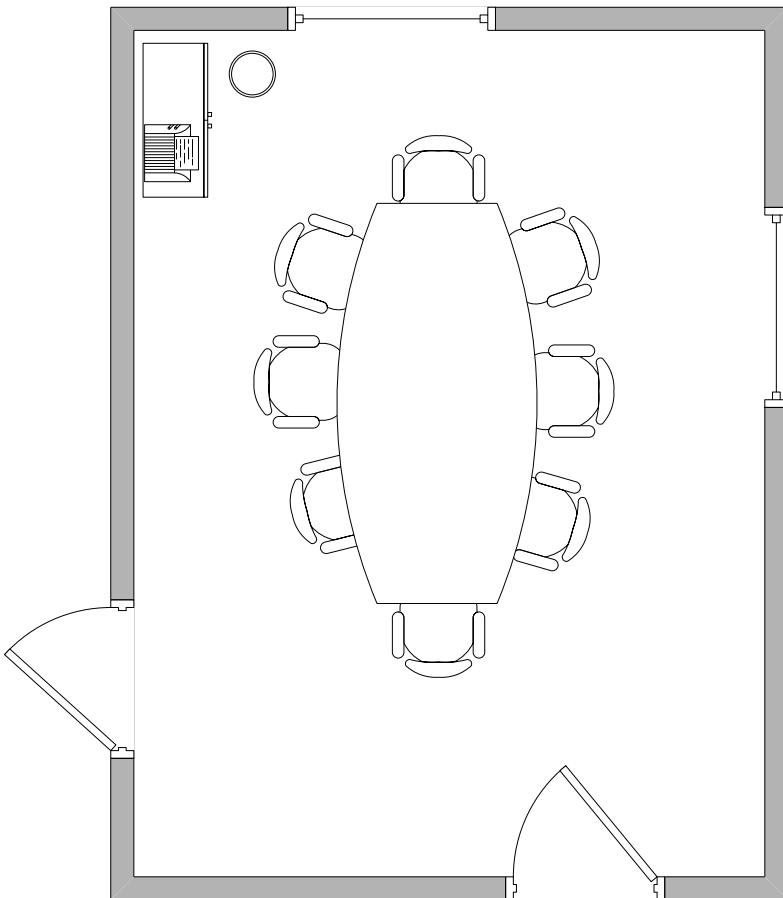

Features of this room include:

- First Floor Boardroom
- 5.3m x 4.1m
- 2 large windows with slatted blinds
- Doorways to corridor and adjacent room
- Seats up to 8 people in ergonomically designed leather arm chairs around 1 large oval table
- Hot drinks machine
- Heating/cooling system

Extras available in this room:

- Projector & screen
- Flipchart
- Conference telephone
- Laptop & speakers
- Technical support
- Hearing loop system
- Catering

OPEN Conferencing and Events.

20 Bank Plain Norwich Norfolk NR2 4SF UK