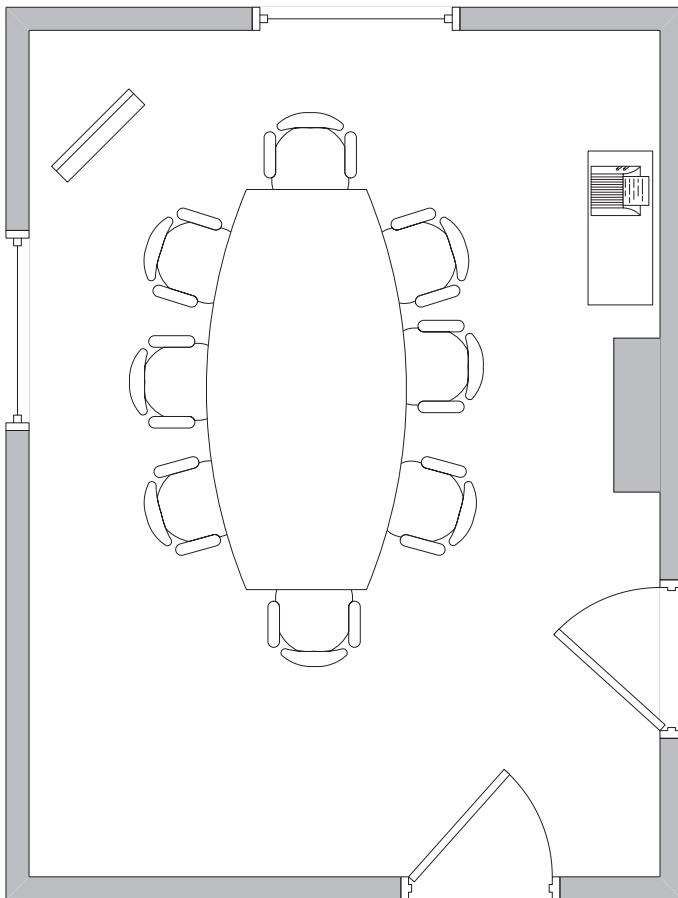

### Features of this room include:

- First Floor Boardroom
- 5.3m x 4.1m
- 2 large windows with slatted blinds
- Doorways to corridor and adjacent room
- Seats up to 8 people in ergonomically designed leather arm chairs around 1 large oval table
- Hot drinks machine
- Heating/cooling system